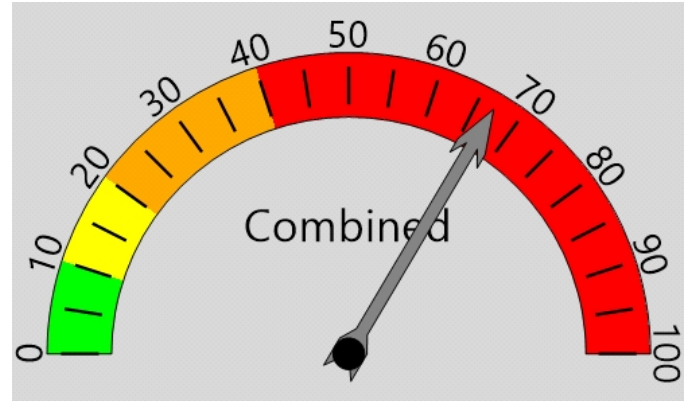

E 4th ST

School Speed Limit 20 MPH

School Zone Tolerance 3 MPH

Analysis Dates

Start: 2/7/2022

End: 2/10/2022

School Zone, Weekdays Only

Percent Speeding: 67%

Rating: Severe

Equipment Used

Covert Radar

Installed By

Krell

Requested By

Ventura

ARLINGTON POLICE DEPARTMENT