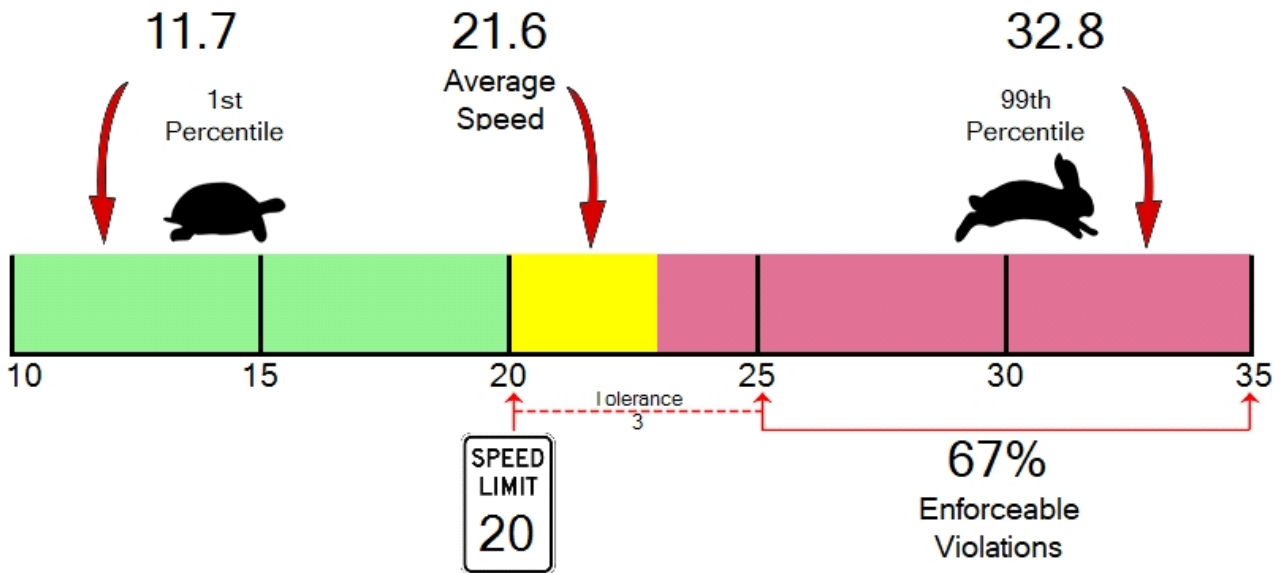

Rating: Severe

Equipment Used

Covert Radar

Installed By

Krell

Requested By

Ventura

ARLINGTON POLICE DEPARTMENT