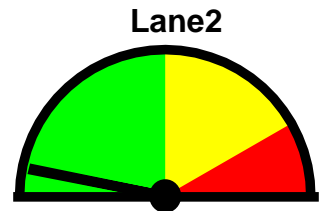

**Equipment Used:**  
COVERT RADAR

**Installed By:**  
V COPELAND

**Requested By:**

**0%** **100%**  
**Posted Speed Limit:** 20 MPH  
**Enforcement Tolerance:** 10 MPH  
**Enforcement Limit:** 31 MPH & Up  
**Percentage Above Limit:** 6.9%  
**Enforcement Rating:** **LOW**

**Percent Above Limit:** 7.3%  
**Enforcement Rating:** **LOW**

**Percent Above Limit:** 6.5%  
**Enforcement Rating:** **LOW**

Combined

1-5	6-10	11-15	16-20	21-25	26-30	31-35	36-40	41-45	46-50	51-55	56-60	61-65	>65
0	83	209	1239	4506	3204	592	71	10	5	1	0	2	2