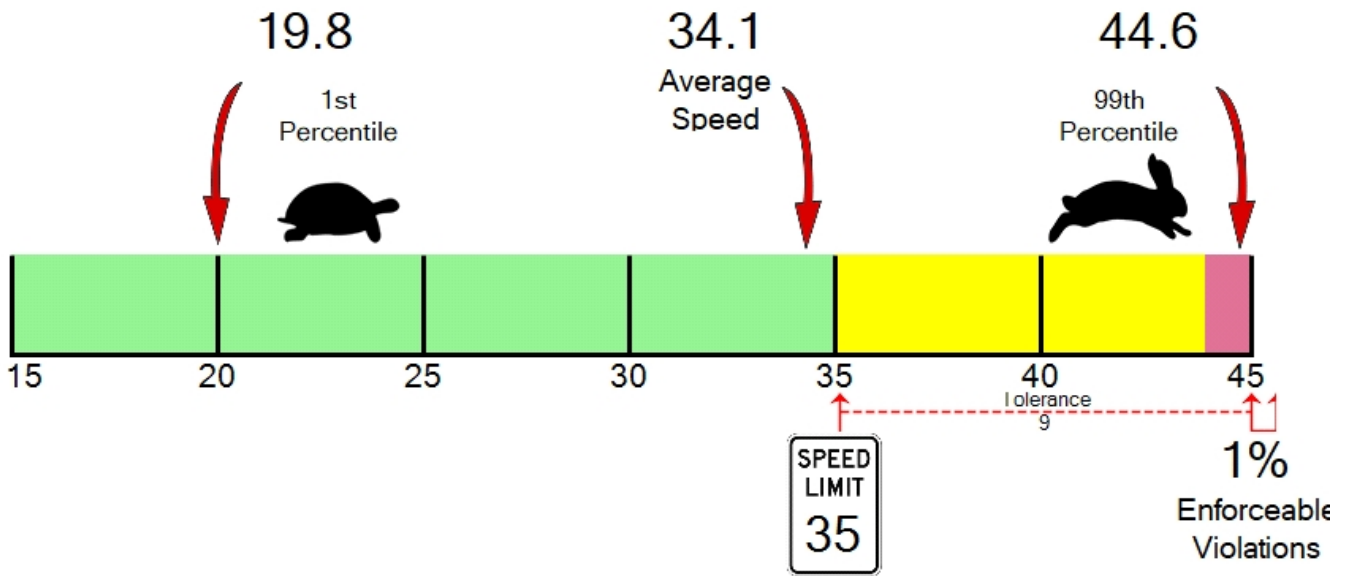

Requested By

Ventura