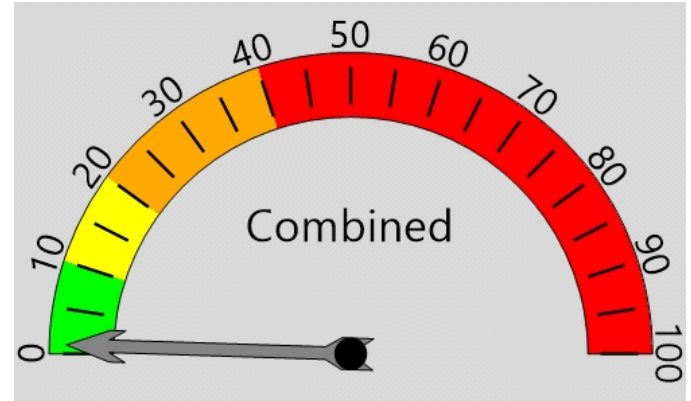

53RD Ave NE

Posted Speed Limit 35 MPH

Enforcement Tolerance 9 MPH

**Analysis Dates**

Start: 5/10/2022

End: 5/13/2022

Percent Speeding: 1%

Rating: Low