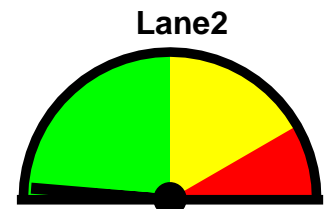

Equipment Used:
Covert Radar

Installed By:
Ventura

Requested By:
Sanders

Posted Speed Limit: 25 MPH
Enforcement Tolerance: 10 MPH
Enforcement Limit: 36 MPH & Up
Percentage Above Limit: 1.1%
Enforcement Rating: **LOW**

Percent Above Limit: 1.1%
Enforcement Rating: **LOW**

Percent Above Limit: 1.1%
Enforcement Rating: **LOW**

Combined

1-5	6-10	11-15	16-20	21-25	26-30	31-35	36-40	41-45	46-50	51-55	56-60	61-65	>65
0	16	20	83	357	215	40	8	0	0	0	0	0	0