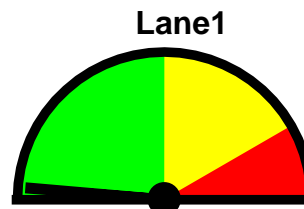

ARLINGTON POLICE DEPARTMENT

110 East 3rd Street
Arlington, WA 98223

Speed Enforcement Evaluator

Location:
6400 208th ST NE

Total Percentage of
Enforceable Violations

Closest Cross Street:
Grove PL NE

Analysis Dates:
Wednesday, May 29, 2019
Thursday, May 30, 2019

Equipment Used:
Covert Radar

Installed By:
Ventura

Requested By:
Sanders

Posted Speed Limit: 25 MPH
Enforcement Tolerance: 10 MPH
Enforcement Limit: 36 MPH & Up
Percentage Above Limit: 1.1%
Enforcement Rating: **LOW**