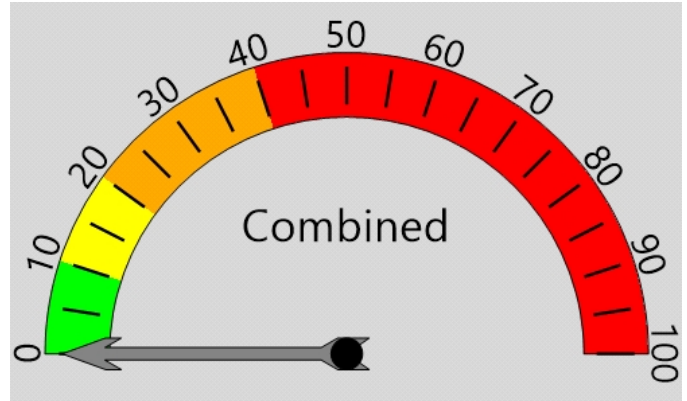

**Closest Cross Street**  
193rd PL NE

Posted Speed Limit 25 MPH  
Enforcement Tolerance 9 MPH

**Analysis Dates**  
Start: 9/20/2021  
End: 9/23/2021

**Equipment Used**  
Covert Radar

Percent Speeding: 0%  
Rating: Low