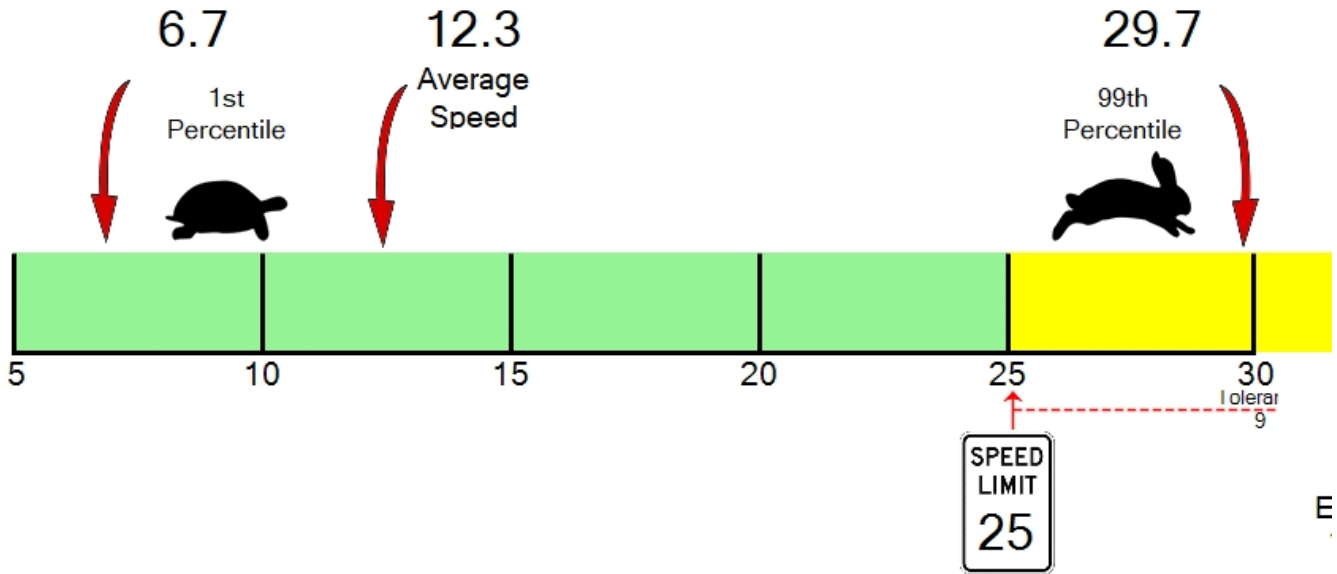

Equipment Used
Covert Radar

Percent Speeding: 0%
Rating: Low

Installed By
Krell

Requested By
Ventura