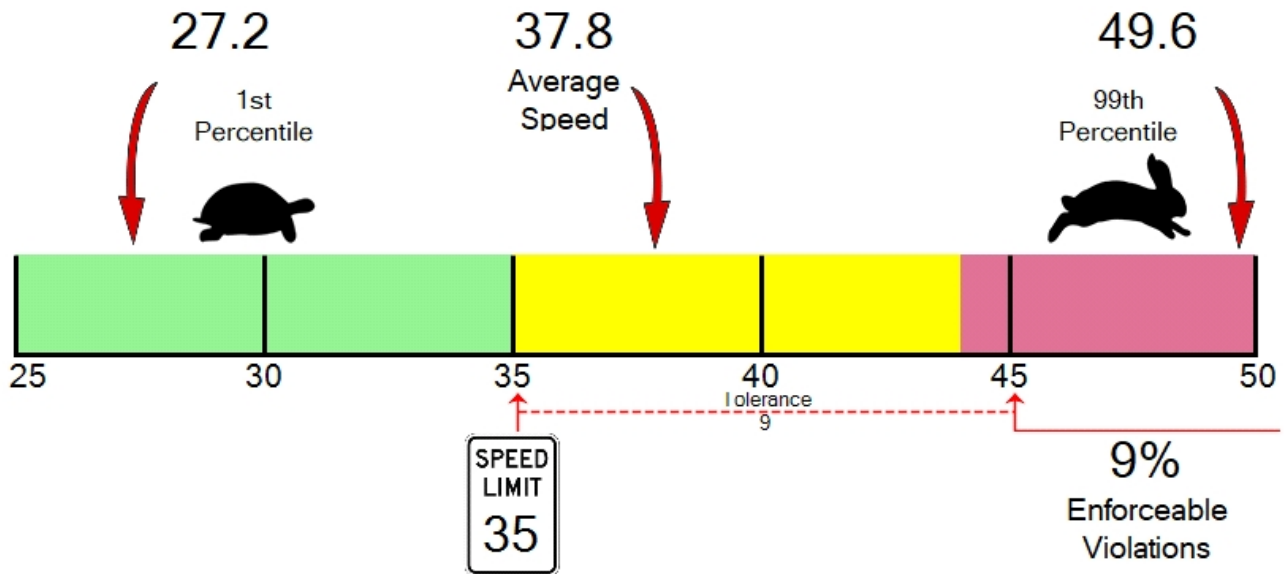

Requested By

Ventura