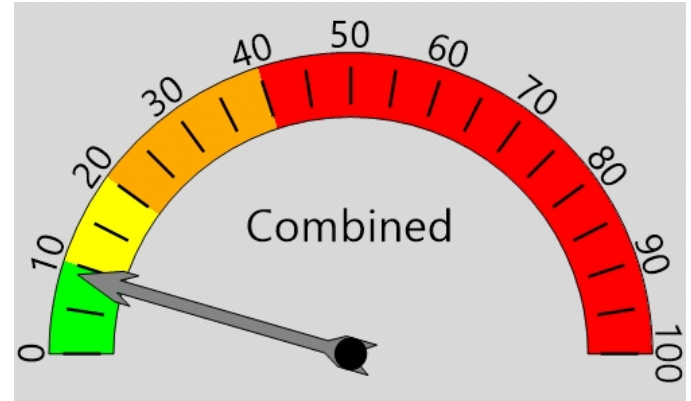

Woodland way

Posted Speed Limit 35 MPH

Enforcement Tolerance 9 MPH

**Analysis Dates**

Start: 1/31/2022

End: 2/3/2022

Percent Speeding: 9%

Rating: Low