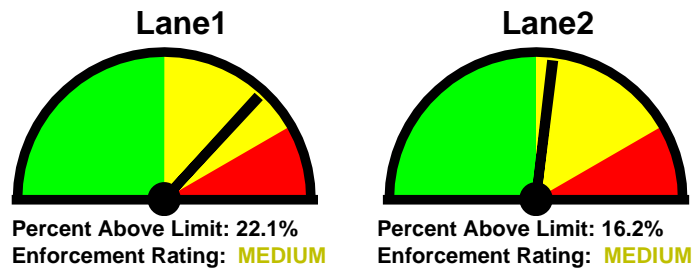

Analysis Dates:
Monday, April 22, 2019
Thursday, April 25, 2019
Times:
07:00 AM-05:00 PM

Equipment Used:
Covert Radar

Installed By:
Ventura

Requested By:
APD

0% **30%**
Posted Speed Limit: 20 MPH
Enforcement Tolerance: 7 MPH
Enforcement Limit: 28 MPH & Up
Percentage Above Limit: 19.6%
Enforcement Rating: **MEDIUM**

Lane1 **Lane2**
Percent Above Limit: 22.1% **Percent Above Limit:** 16.2%
Enforcement Rating: **MEDIUM** **Enforcement Rating:** **MEDIUM**

Combined

1-5	6-10	11-15	16-20	21-25	26-30	31-35	36-40	41-45	46-50	51-55	56-60	61-65	>65
0	94	316	1797	4362	2775	846	113	18	1	2	0	0	0