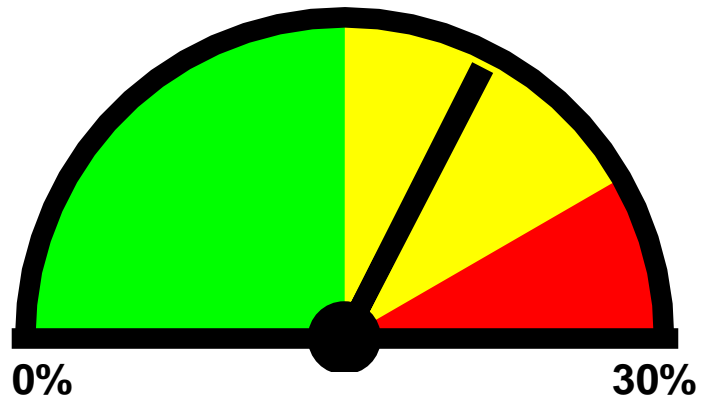

Analysis Dates:
Monday, April 22, 2019
Thursday, April 25, 2019
Times:
07:00 AM-05:00 PM

Equipment Used:
Covert Radar

Installed By:
Ventura

Requested By:
APD

0% **30%**
Posted Speed Limit: 20 MPH
Enforcement Tolerance: 7 MPH
Enforcement Limit: 28 MPH & Up
Percentage Above Limit: 19.6%
Enforcement Rating: **MEDIUM**