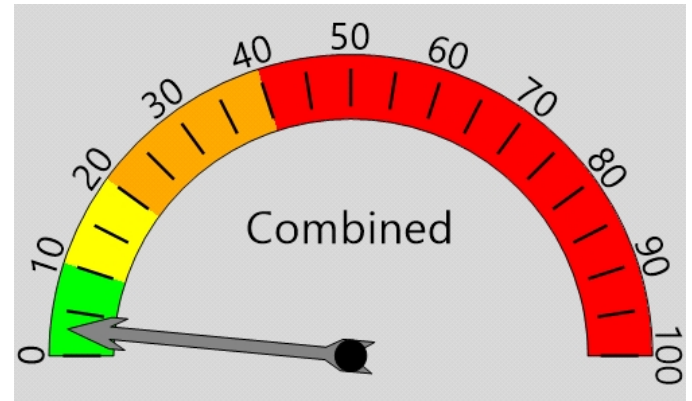

**Closest Cross Street**

Champions DR

Posted Speed Limit 25 MPH  
Enforcement Tolerance 9 MPH

**Analysis Dates**

Start: 4/8/2024  
End: 4/12/2024

Percent Speeding: 3%

Rating: Low

**Equipment Used**