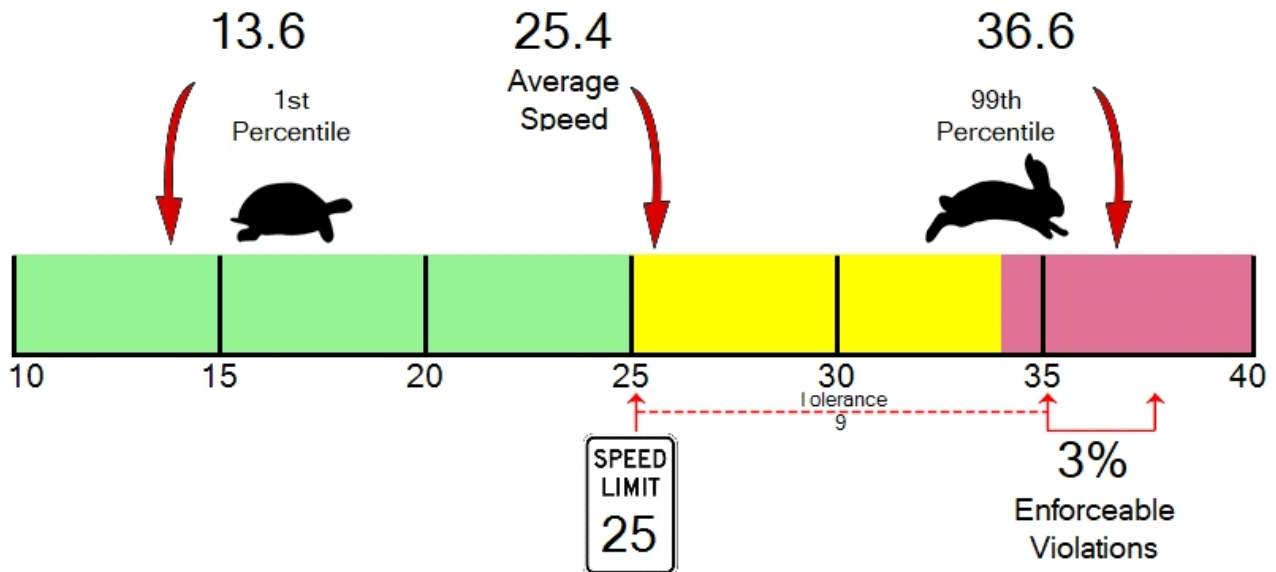

Requested By

Ventura