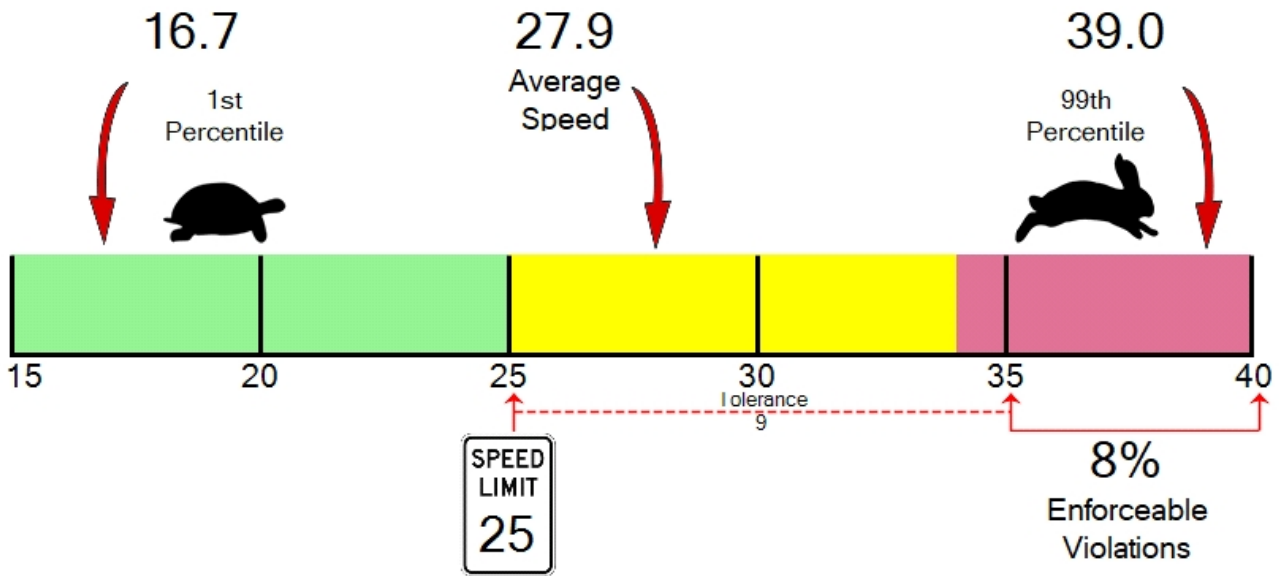

Requested By

Ventura