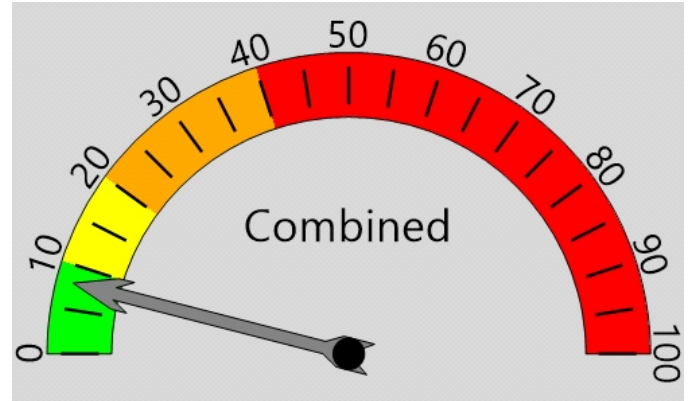

S French Ave

Posted Speed Limit 25 MPH

Enforcement Tolerance 9 MPH

**Analysis Dates**

Start: 4/4/2022

End: 4/7/2022

Percent Speeding: 8%

Rating: Low