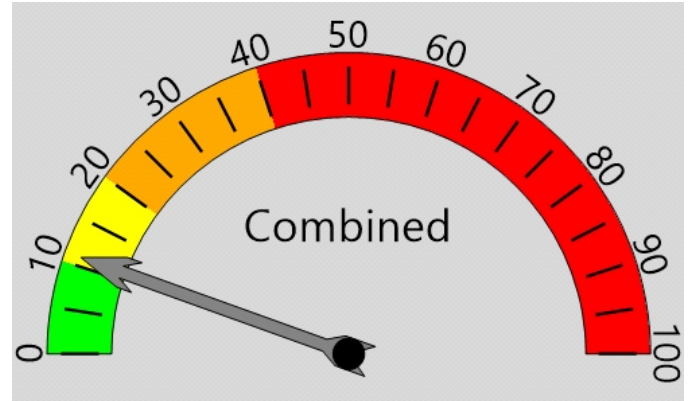

S French Ave

Posted Speed Limit 25 MPH

Enforcement Tolerance 9 MPH

**Analysis Dates**

Start: 8/14/2023

End: 8/17/2023

Percent Speeding: 11%

Rating: Medium Low