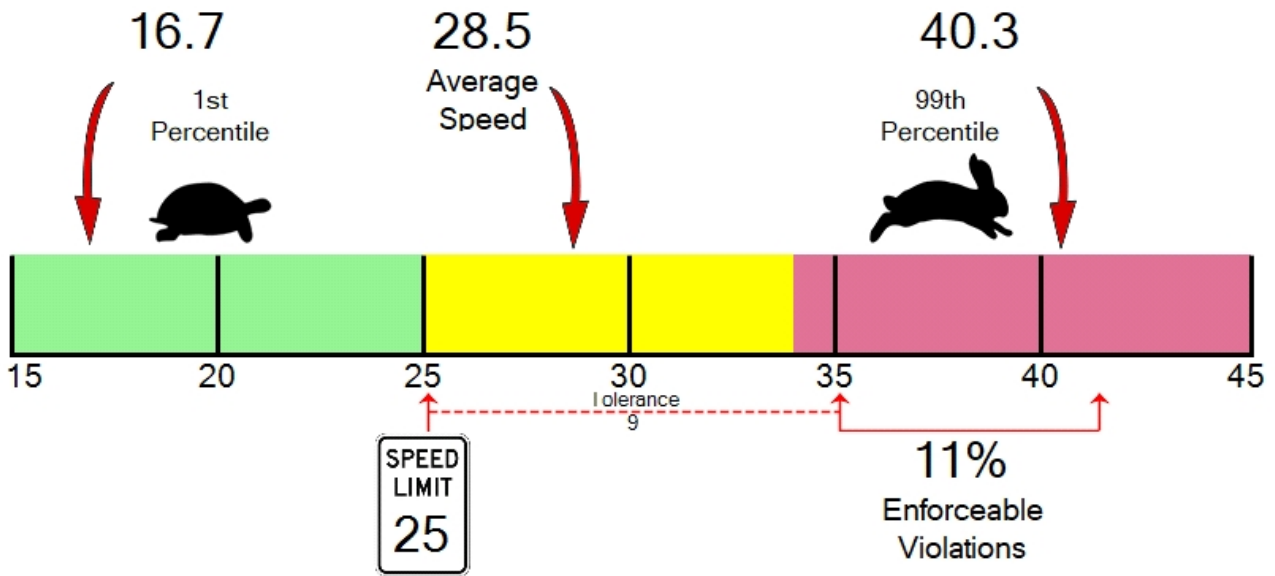

Requested By

Gilbert