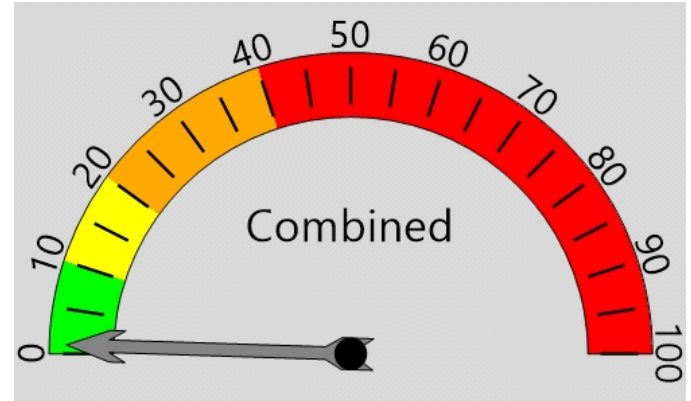

Posted Speed Limit 25 MPH

Enforcement Tolerance 9 MPH

Analysis Dates

Start: 9/12/2022

End: 9/15/2022

Percent Speeding: 1%

Rating: Low

Equipment Used