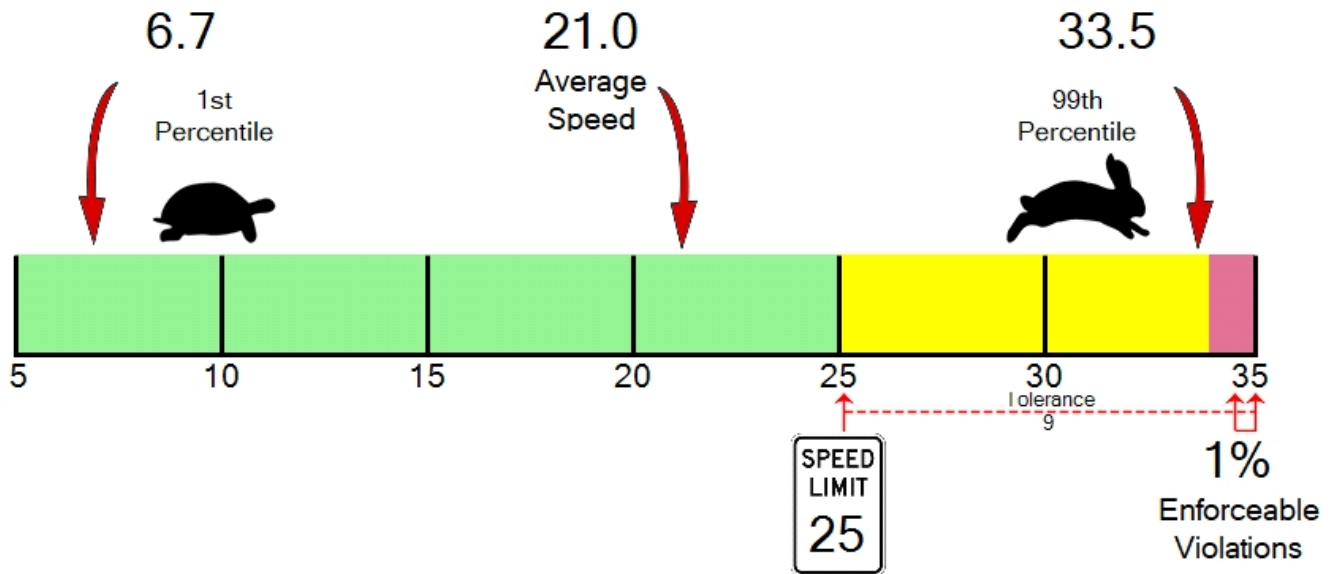

Requested By

Ventura