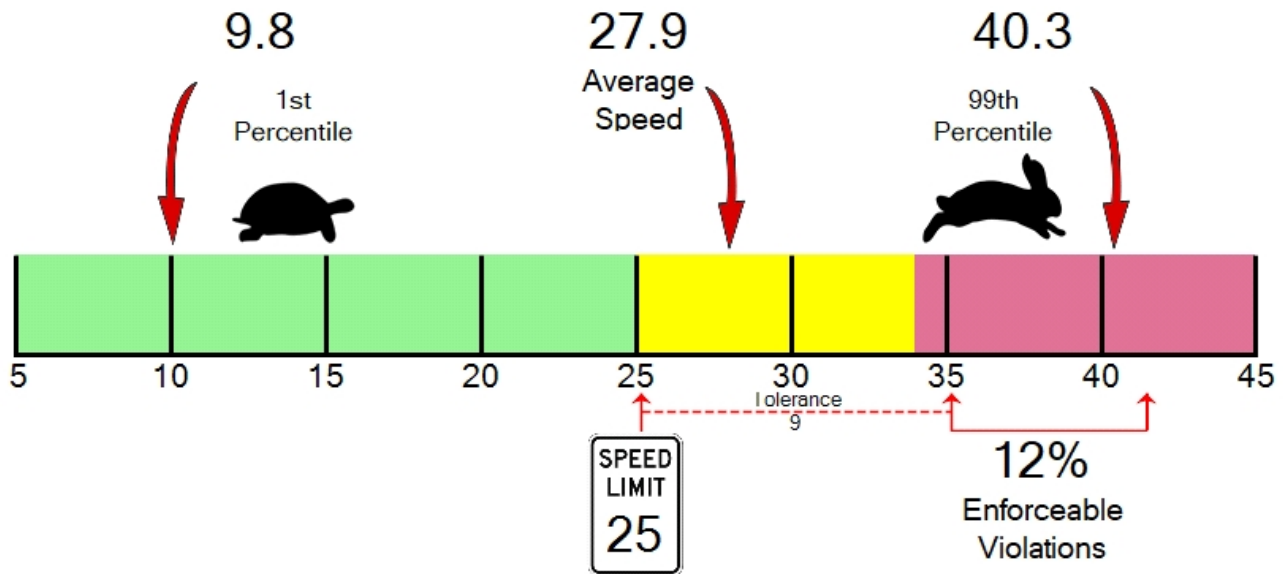

Requested By

Ventura