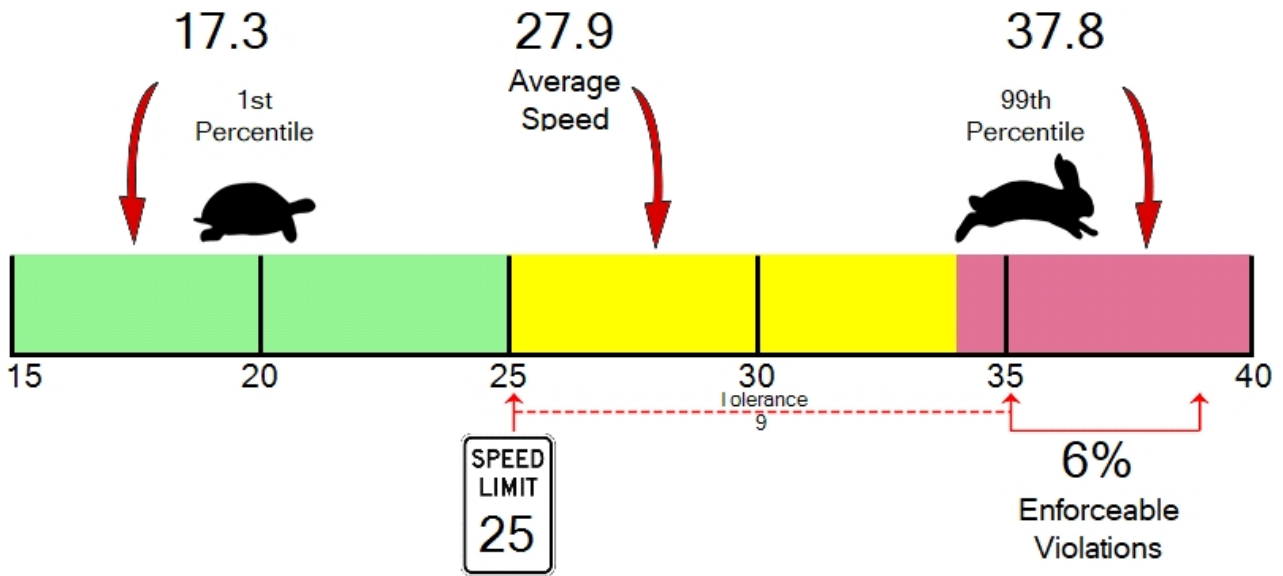

Posted Speed Limit 25 MPH
 Enforcement Tolerance 9 MPH

Analysis Dates
 Start: 8/1/2022
 End: 8/4/2022

Equipment Used
 Covert Radar

Percent Speeding: 6%
 Rating: Low

Installed By
 Krell

Requested By
 Ventura