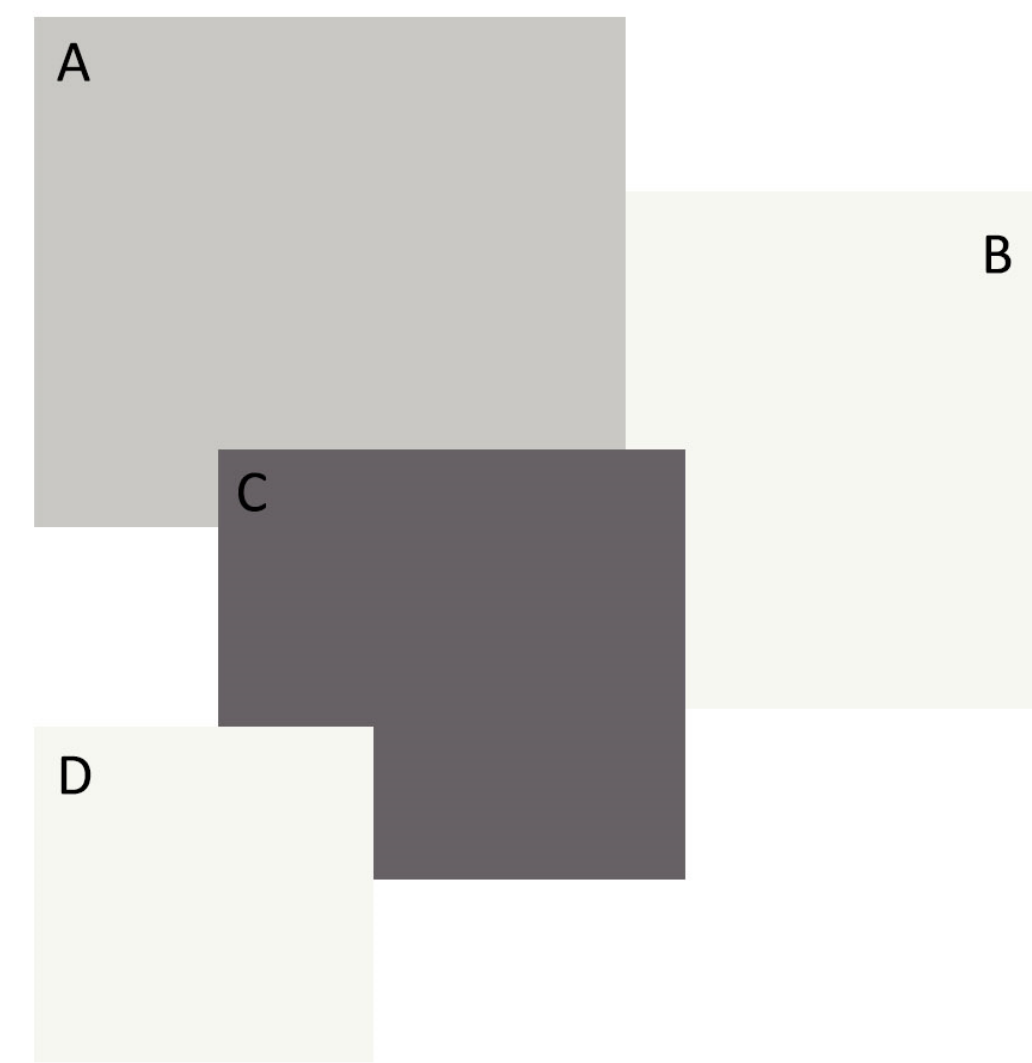

FARMHOUSE COLOR SCHEME 1

- A) BODY
ZIRCON
SW#7667
- B) ACCENT
HIGH REFLECTIVE
SW#7757
- C) TRIM
STUNNING SHADE
SW#7082
- D) GARAGE DOOR
HIGH REFLECTIVE
SW#7757

FARMHOUSE COLOR SCHEME 2

- A) BODY
BENJAMIN MOORE
NOVEMBER RAIN
- B) ACCENT
BENJAMIN MOORE
2129-30
- C) TRIM
HIGH REFLECTIVE WHITE
SW#7695
- D) GARAGE DOOR
BENJAMIN MOORE
NOVEMBER RAIN

FARMHOUSE COLOR SCHEME 3

- A) BODY
HIGH REFLECTIVE
SW#7657
- B) ACCENT
HIGH REFLECTIVE
SW#7657
- C) TRIM
IRON ORE
SW#7069
- D) GARAGE DOOR
IRON ORE
SW#7069

FARMHOUSE COLOR SCHEME 4

- A) BODY
ZIRCON
SW#7667
- B) ACCENT
IRON ORE
SW#7069
- C) TRIM
NUANCE
SW#7049
- D) GARAGE DOOR
IRON ORE
SW#7069