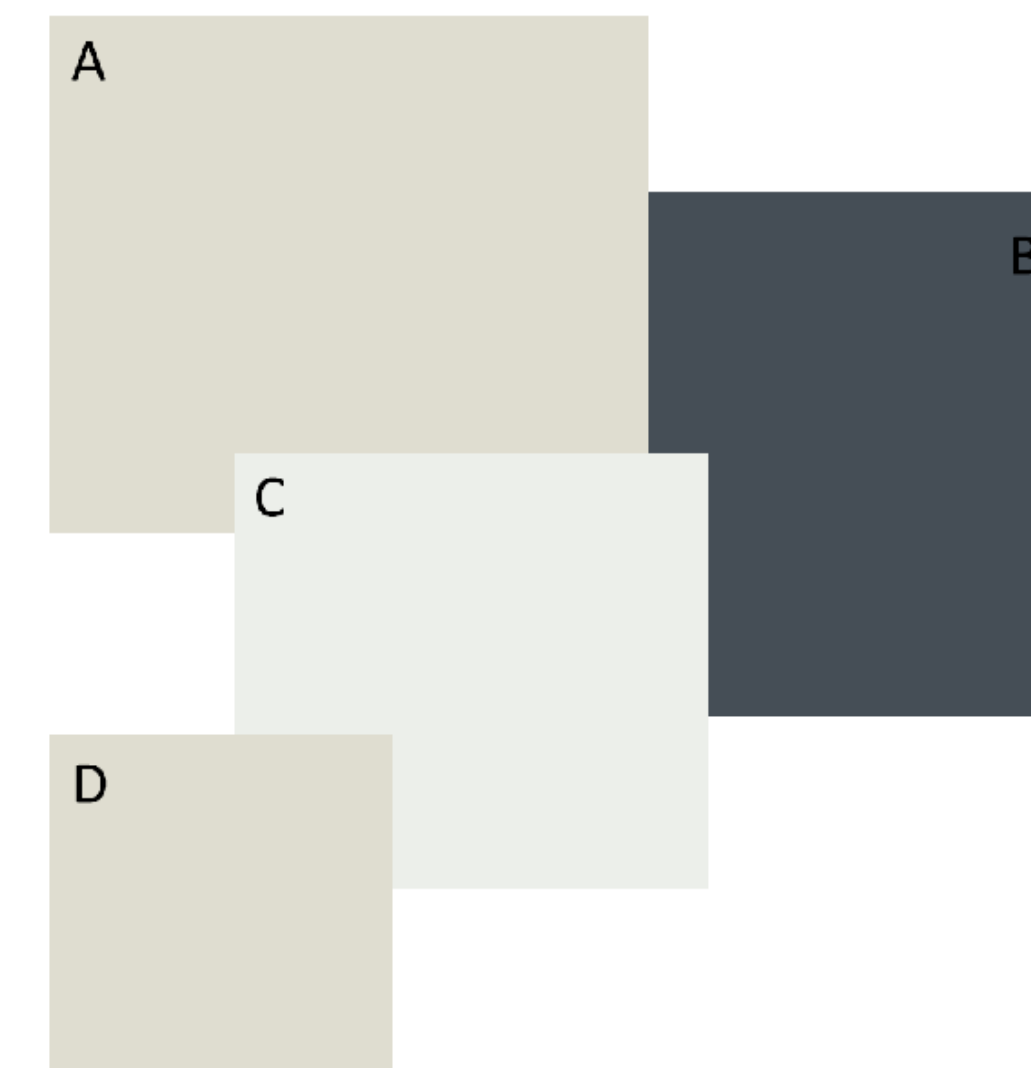

FARMHOUSE COLOR SCHEME 1

- A) BODY
ZIRCON
SW#7667
- B) ACCENT
HIGH REFLECTIVE
SW#7757
- C) TRIM
STUNNING SHADE
SW#7082
- D) GARAGE DOOR
HIGH REFLECTIVE
SW#7757

FARMHOUSE COLOR SCHEME 2

- A) BODY
BENJAMIN MOORE
NOVEMBER RAIN
- B) ACCENT
BENJAMIN MOORE
2129-30
- C) TRIM
HIGH REFLECTIVE WHITE
SW#7695
- D) GARAGE DOOR
BENJAMIN MOORE
NOVEMBER RAIN

FARMHOUSE COLOR SCHEME 3

- A) BODY
HIGH REFLECTIVE
SW#7657
- B) ACCENT
HIGH REFLECTIVE
SW#7657
- C) TRIM
IRON ORE
SW#7069
- D) GARAGE DOOR
IRON ORE
SW#7069

FARMHOUSE COLOR SCHEME 4

- A) BODY
ZIRCON
SW#7667
- B) ACCENT
IRON ORE
SW#7069
- C) TRIM
NUANCE
SW#7049
- D) GARAGE DOOR
IRON ORE
SW#7069

FARMHOUSE FEATURES

EXTERIOR
LIGHT
FIXTURE

FRONT
DOOR
STYLE

GARAGE
DOOR
STYLE