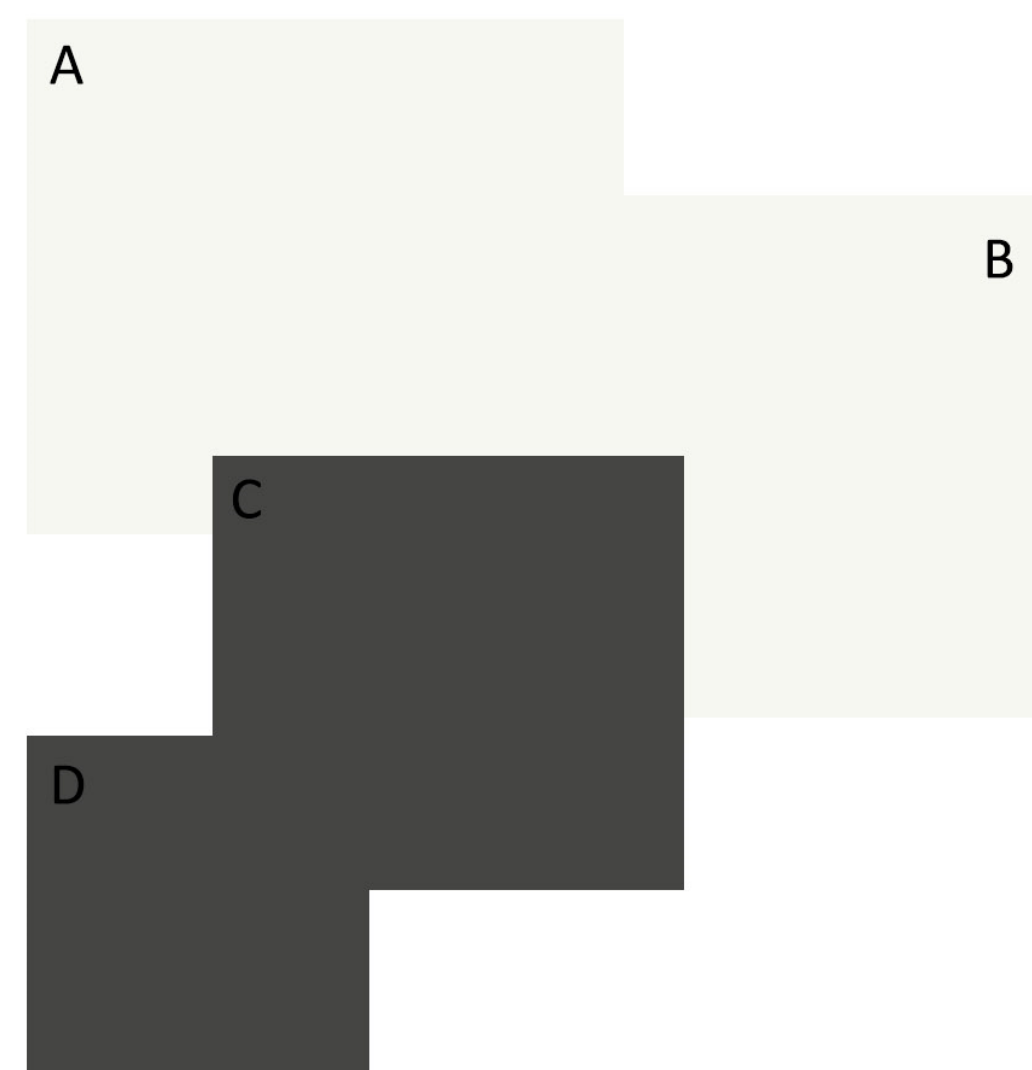

FARMHOUSE COLOR SCHEME 1

- A) BODY
ZIRCON
SW#7667
- B) ACCENT
HIGH REFLECTIVE
SW#7757
- C) TRIM
STUNNING SHADE
SW#7082
- D) GARAGE DOOR
HIGH REFLECTIVE
SW#7757

FARMHOUSE COLOR SCHEME 2

- A) BODY
BENJAMIN MOORE
NOVEMBER RAIN
- B) ACCENT
BENJAMIN MOORE
2129-30
- C) TRIM
HIGH REFLECTIVE WHITE
SW#7695
- D) GARAGE DOOR
BENJAMIN MOORE
NOVEMBER RAIN

FARMHOUSE COLOR SCHEME 3

- A) BODY
HIGH REFLECTIVE
SW#7657
- B) ACCENT
HIGH REFLECTIVE
SW#7657
- C) TRIM
IRON ORE
SW#7069
- D) GARAGE DOOR
IRON ORE
SW#7069

FARMHOUSE COLOR SCHEME 4

- A) BODY
ZIRCON
SW#7667
- B) ACCENT
IRON ORE
SW#7069
- C) TRIM
NUANCE
SW#7049
- D) GARAGE DOOR
IRON ORE
SW#7069