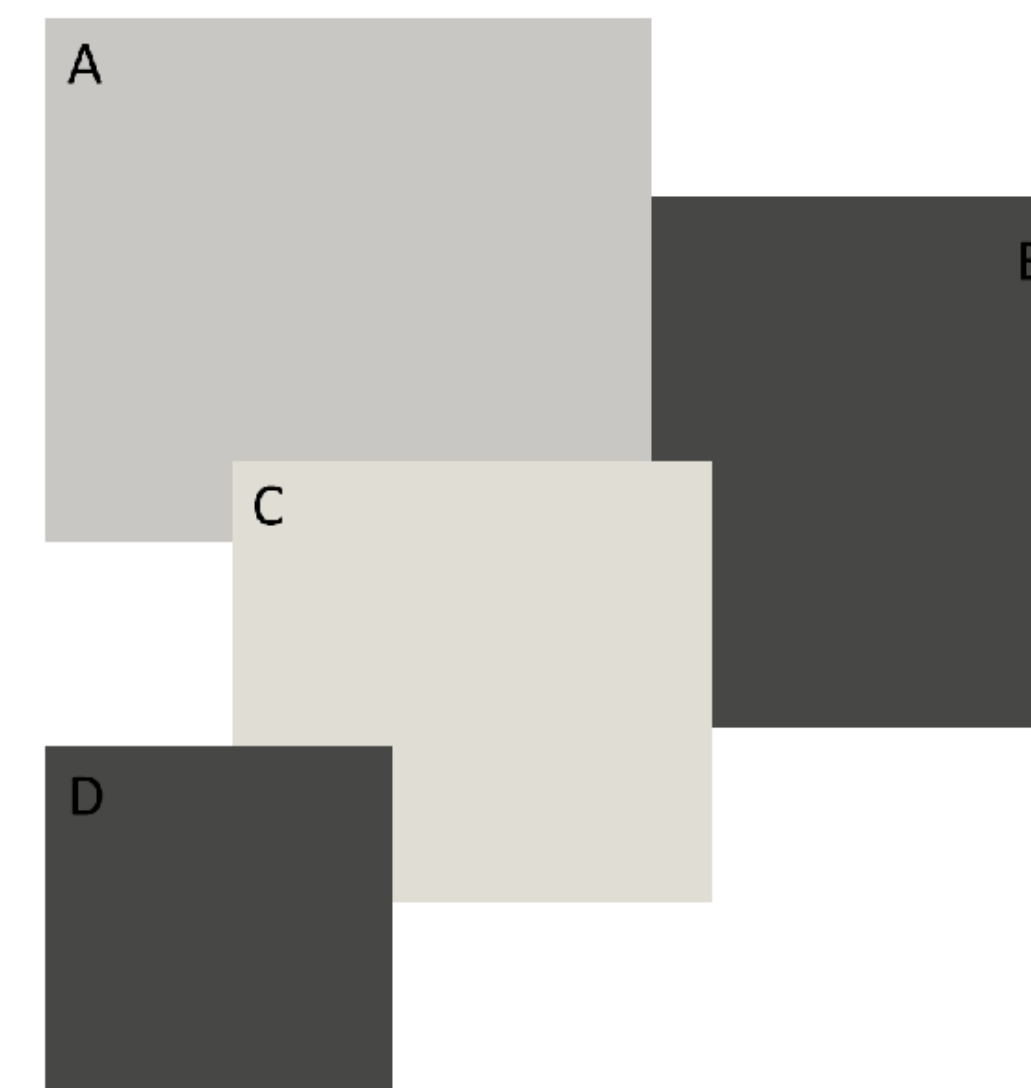

FARMHOUSE COLOR SCHEME 1

- A) BODY
ZIRCON
SW#7667
- B) ACCENT
HIGH REFLECTIVE
SW#7757
- C) TRIM
STUNNING SHADE
SW#7082
- D) GARAGE DOOR
HIGH REFLECTIVE
SW#7757

FARMHOUSE COLOR SCHEME 2

- A) BODY
BENJAMIN MOORE
NOVEMBER RAIN
- B) ACCENT
BENJAMIN MOORE
2129-30
- C) TRIM
HIGH REFLECTIVE WHITE
SW#7695
- D) GARAGE DOOR
BENJAMIN MOORE
NOVEMBER RAIN

FARMHOUSE COLOR SCHEME 3

- A) BODY
HIGH REFLECTIVE
SW#7657
- B) ACCENT
HIGH REFLECTIVE
SW#7657
- C) TRIM
IRON ORE
SW#7069
- D) GARAGE DOOR
IRON ORE
SW#7069

FARMHOUSE COLOR SCHEME 4

- A) BODY
ZIRCON
SW#7667
- B) ACCENT
IRON ORE
SW#7069
- C) TRIM
NUANCE
SW#7049
- D) GARAGE DOOR
IRON ORE
SW#7069

FARMHOUSE FEATURES

EXTERIOR
LIGHT
FIXTURE

FRONT
DOOR
STYLE

GARAGE
DOOR
STYLE